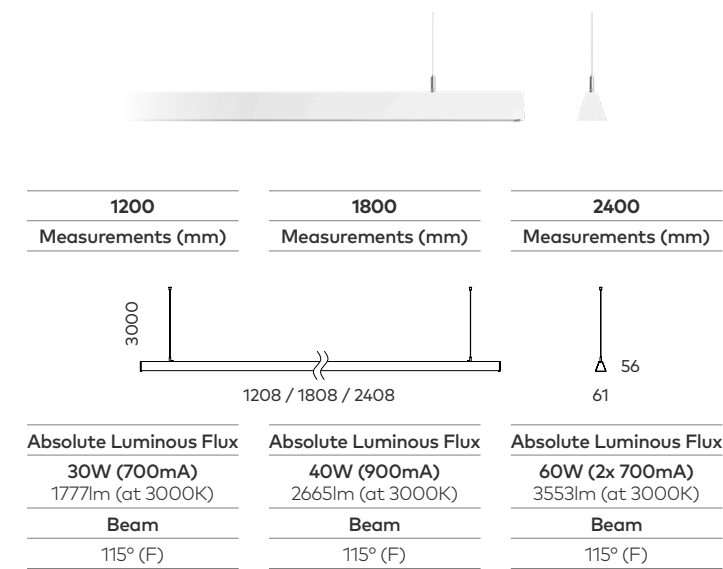

# Linear Light

A linear pendant as straight as an arrow

- Unique geometric triangular design
- Outstanding colour rendering at CRI 90+
- Built-in driver for a minimal aesthetic

### Beam Options

Flood | 115° (F)

### General Specifications

Material	Powder Coated Aluminium, Opal Diffuser
UGR (Unified Glare Rating)	<22
IP	20
Warranty	5 Years

### LED

Colour Temp	3000K, 4000K
CRI (Ra/R9)	90+ / >50
Efficacy	Up to 64lm/W
Colour Deviation	SDCM ≤ 3
Lifetime	>60,000h L80B10