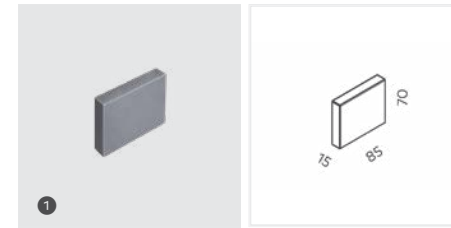

Astro Fixed One

Wall Light

	LED Power	Lumens (at 3000K)	Beam	Weight
1 Astro Fixed One Wall Light	3W (24V DC)	122lm	110°	192g

Key Information		Design		Performance		Driver	
Mounting	Wall Surface	Product Family	Astro	Lumen efficacy	Up to 46lm/W	Non-Dim	Remote, wired in parallel
Finish	<input type="checkbox"/> Textured Black <input type="checkbox"/> Textured White <input type="checkbox"/> Textured Grey	Material	Powder Coated Aluminium	CRI (Ra/R9)	80+ (R9:>0)	Phase Cut	Remote, wired in parallel
LED CCT	<input type="checkbox"/> 3000K <input type="checkbox"/> 4000K	IP Rating	IP65	Lifetime (Ta 25°C)	>54,000h L70B10	DALI	Remote, wired in parallel
Warranty	3 Years	Class Rating	Class III	Ambient Temperature Range	10°- 30°C	Bluetooth	Remote, wired in parallel
				SDCM	≤3		