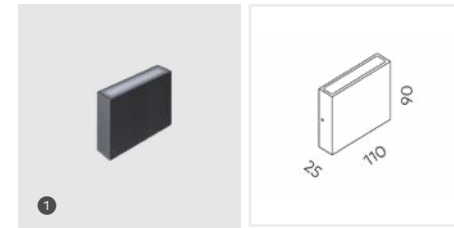

Astro Fixed Two

Wall Light

	LED Power	Lumens (at 3000K)	Beam	Weight
1 Astro Fixed Two Wall Light	7W (500mA)	393lm	110°	460g

Key Information		Design		Performance		Driver	
Mounting	Wall Surface	Product Family	Astro	Lumen efficacy	Up to 46lm/W	Phase Cut	Built-in
Finish	<input type="checkbox"/> Textured Black <input type="checkbox"/> Textured White <input type="checkbox"/> Textured Grey	Material	Powder Coated Aluminium	CRI (Ra/R9)	80+ (R9:>0)	DALI	Remote
LED CCT	<input checked="" type="checkbox"/> 3000K	IP Rating	IP65	Lifetime (Ta 25°C)	>54,000h L70B10	Bluetooth	Remote
Warranty	3 Years	Class Rating	Class I	Ambient Temperature Range	10°- 30°C		
				SDCM	≤3		