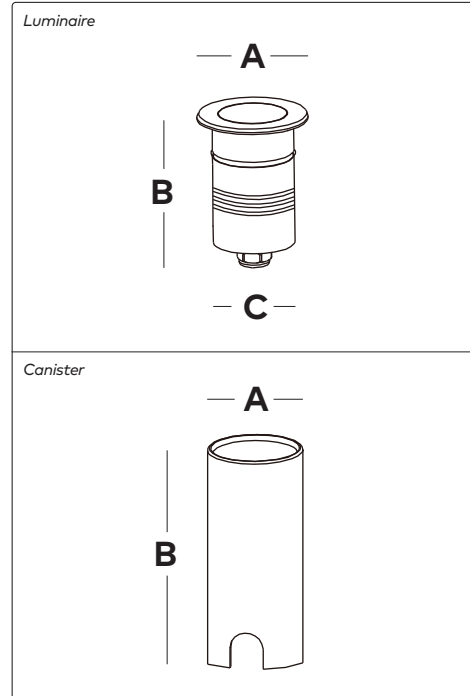

Sizing Variations

Product Code	A	B	C
CLUS0003			
Luminaire	Ø 50	75	∅ 41
Canister	Ø 46	95	-
CLUS0007			
Luminaire	Ø 75	110	∅ 56
Canister	Ø 63	150	-

All measurements are in millimetres.

Parts

Wiring

IP67 Connection