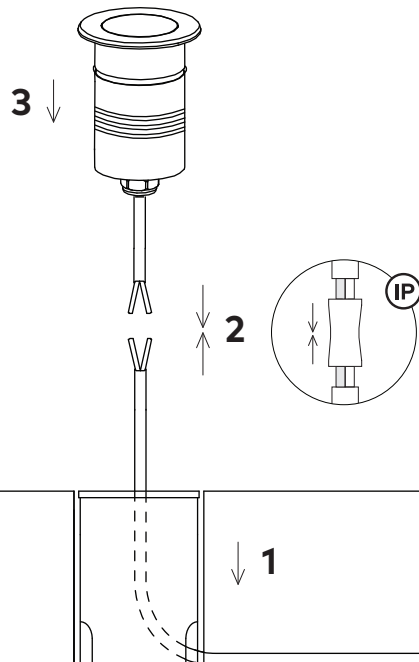

Sizing Variations

Product Code	A	B	C
CLUS0003			
Luminaire	Ø 50	75	∅ 41
Canister	Ø 46	95	-
CLUS0007			
Luminaire	Ø 75	110	∅ 56
Canister	Ø 63	150	-

All measurements are in millimetres.

Parts

Wiring

IP67 Connection