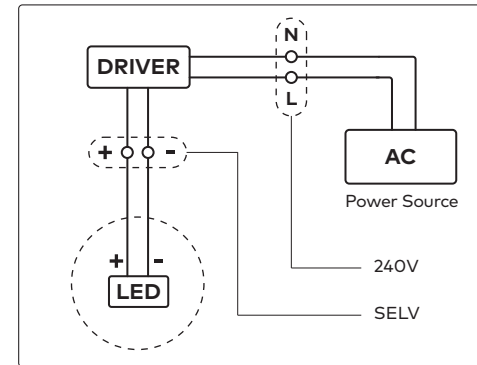

Sizing Variations

Product Code	A	B	C
CLUS0003			
Luminaire	Ø 50	75	∅ 41
Canister	Ø 46	95	-
CLUS0007			
Luminaire	Ø 75	110	∅ 56
Canister	Ø 63	150	-

All measurements are in millimetres.

Parts

Wiring

IP67 Connection