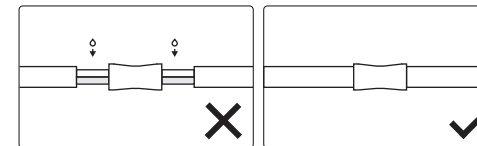

Sizing Variations

Product Code	A	B	C
CLUS0003			
Luminaire	Ø 50	75	∅ 41
Canister	Ø 46	95	-
CLUS0007			
Luminaire	Ø 75	110	∅ 56
Canister	Ø 63	150	-

All measurements are in millimetres.

Parts

Wiring

IP67 Connection