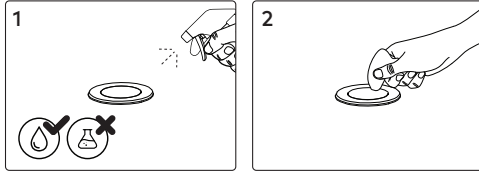

Cleaning

Warning: Before cleaning, disconnect from mains supply and allow luminaire to cool.

Disposal

Ensure correct disposal of this product (waste electrical and electronic equipment).

Corrosion Protection

It is important to note that care must be taken during installation or maintenance to ensure that the surface of the luminaire is not damaged. Any damage, which is exposed to moisture will result in corrosion occurring.

Please also note that any chemical applications on the luminaire or chemical contact via installation will cause corrosion of the surface of the luminaire and will void the warranty.

Ambient Conditions

Recommended to install in an ambient temperature <35°C.

Cluster

INGROUND UPLIGHT

Base Codes	3W CLUS0003	7W CLUS0007	Power 3 | 7 Watts
	Class III 24V DC	IP Rating 67	Material Aluminium
	Install Person/s 1x		

CAUTION – This product must be installed by a qualified installer
Please read instruction manual carefully before installing luminaire

Surge Protection
For comprehensive protection of a luminaire against electrical surges, surge protection shall be installed on the mains supply where required to protect luminaires and drivers from transient voltage damage.

For warranty information visit unios.com/warranty

Please read these installation instructions carefully before installing this product. This product must be installed and maintained by a suitably qualified person/s in compliance with the latest applicable regulations and relevant legislation. Unios does not warrant any claim based on defects or damage caused by misuse, improper installation, improper operation and/or modifications carried out by the purchaser or third parties. This product shall not be used as a 'working light' during construction. This will result in the warranty of the product to be void. For warranty duration, please refer to the data sheet.