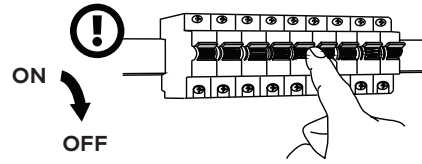

CAUTION – This product must be installed by a qualified installer
Please read instruction manual carefully before installing luminaire

Surge Protection
For comprehensive protection of a luminaire against electrical surges, surge protection shall be installed on the mains supply where required to protect luminaires and drivers from transient voltage damage.

For warranty information visit unios.com/warranty

Please read these installation instructions carefully before installing this product. This product must be installed and maintained by a suitably qualified person/s in compliance with the latest applicable regulations and relevant legislation. Unios does not warrant any claim based on defects or damage caused by misuse, improper installation, improper operation and/or modifications carried out by the purchaser or third parties. This product shall not be used as a 'working light' during construction. This will result in the warranty of the product to be void. For warranty duration, please refer to the data sheet.

Sizing Variations

Product Code	A	B	C
CLUS0003			
Luminaire	Ø 50	75	∅ 41
Canister	Ø 46	95	-
CLUS0007			
Luminaire	Ø 75	110	∅ 56
Canister	Ø 63	150	-

All measurements are in millimetres.

Parts

Wiring

IP67 Connection