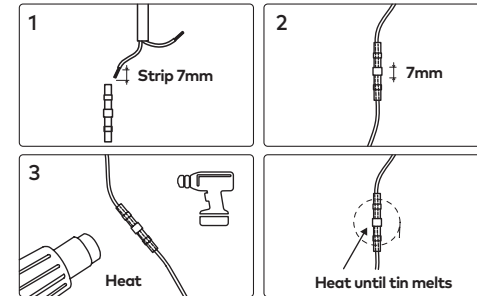

Sizing Variations

Product Code	A	B	C
CLUS0003			
Luminaire	Ø 50	75	∅ 41
Canister	Ø 46	95	-
CLUS0007			
Luminaire	Ø 75	110	∅ 56
Canister	Ø 63	150	-

All measurements are in millimetres.

Parts

Wiring

IP67 Connection