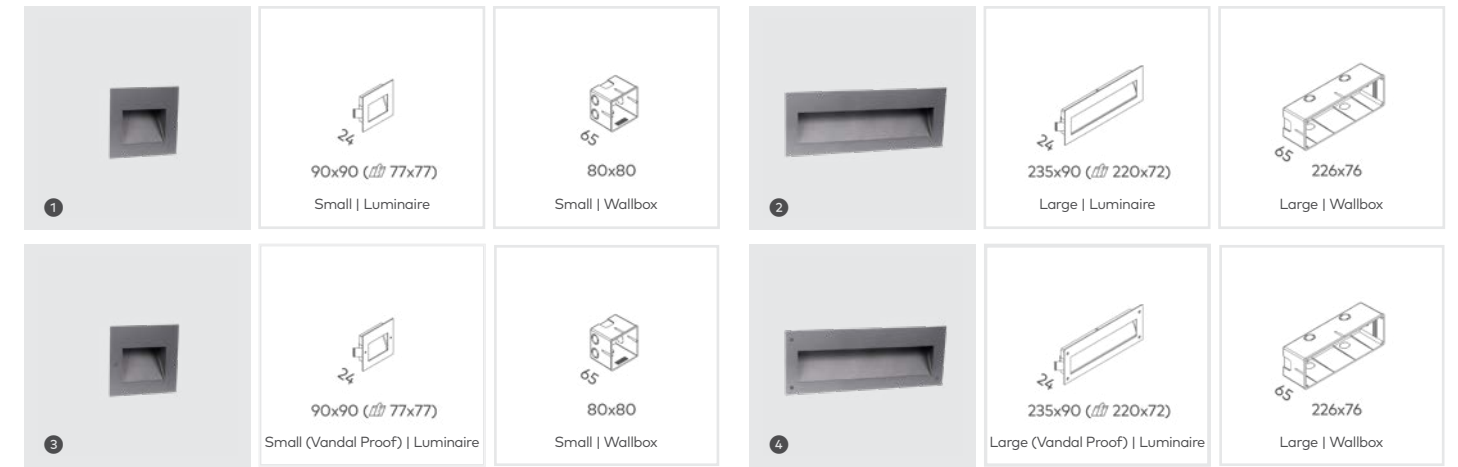

Cuadro

Wall Light

		LED Power	Lumens (at 3000K)	Beam	Weight
1 3	Small	2W (24V DC)	60lm	90°	742g
2 4	Large	8W (24V DC)	363lm	90°	264g

Key Information		Design		Performance		Driver	
Mounting	Wall Recessed	Material	Powder Coated Aluminium, PVC Wall Box	Lumen efficacy	Up to 27lm/W	Non-Dim	Remote, wired in parallel
Finish	<input type="checkbox"/> Textured Black <input type="checkbox"/> Textured White <input type="checkbox"/> Textured Grey	IP Rating	IP65	CRI (Ra/R9)	80+ (R9->0)	Phase Cut	Remote, wired in parallel
LED CCT	<input type="checkbox"/> 3000K <input type="checkbox"/> 4000K	IK Rating	IK10	Lifetime (Ta 25°C)	>54,000h L70B10	DALI	Remote, wired in parallel
Warranty	3 Years	Class Rating	Class III	Ambient Temperature Range	10°- 30°C	Bluetooth	Remote, wired in parallel
				SDCM	≤3		