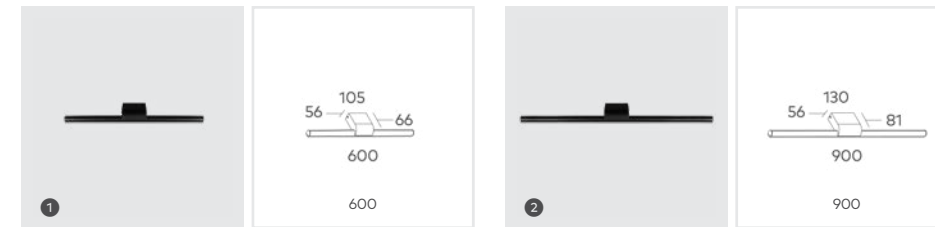

Echo

Wall Light

		LED Power	Lumens (at 3000K)	Beam	Weight	Required mounting clearance
1	Echo 600	12W (300mA)	660lm	110°	2.9kg	60mm from surface
2	Echo 900	20W (500mA)	1165lm	110°	1.9kg	75mm from surface

Key Information		Design		Performance		Driver	
Mounting	Wall Surface	Material	Powder Coated Aluminium, Frosted Acrylic Diffuser	Lumen efficacy	Up to 52lm/W	Non-Dim	Built-in
Finish	<input type="checkbox"/> Textured Black <input type="checkbox"/> Textured White	IP Rating	IP65	CRI (Ra/R9)	90+ (R9:>50)	DALI	Remote
LED CCT	<input type="checkbox"/> 3000K <input type="checkbox"/> 4000K	Class Rating	Class I	Lifetime (Ta 25°C)	>50,000h L70B10	Bluetooth	Remote
Warranty	3 Years			Ambient Temperature Range	10°- 30°C		
				SDCM	≤3		