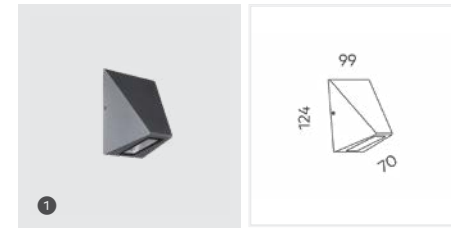

Edge

Wall Light

	LED Power	Lumens (at 3000K)	Beam	Weight
1 Edge Wall Light	10W (700mA)	745lm	40°	868g

Key Information		Design		Performance		Driver	
Mounting	Wall Surface	Material	Powder Coated Aluminium	Lumen efficacy	Up to 91lm/W	Phase Cut	Built-in
Finish	<input type="checkbox"/> Textured Black <input type="checkbox"/> Textured White <input type="checkbox"/> Textured Grey	IP Rating	IP65	CRI (Ra/R9)	80+ (R9:>0)	DALI	Remote
LED CCT	<input checked="" type="checkbox"/> 3000K	Class Rating	Class I	Lifetime (Ta 25°C)	>54,000h L70B10	Bluetooth	Remote
Warranty	3 Years			Ambient Temperature Range	10°- 30°C		
				SDCM	≤3		