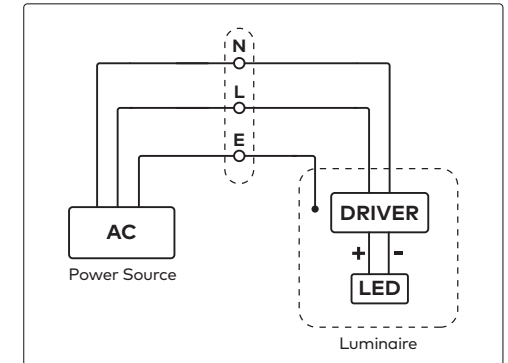

Mounting Plate

| Product Code | A | B |
|--------------|------|----|
| KINE0075 | 69.5 | 35 |
| KINE0100 | 93 | 58 |

All measurements are in millimetres.

Wiring

Dimming

This luminaire can be dimmed. Unios® recommends a phase-cut dimmer or DALI solution optimised for LED technology.