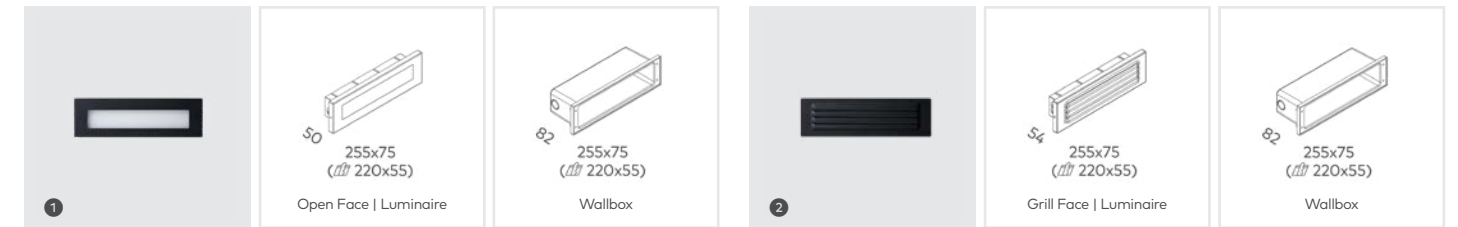

Link

Wall Light

		LED Power	Lumens (at 3000K)	Beam	Weight	IK Rating	Driver Options
1	Open Face	3W/6W/9W (24V DC)	130lm/241lm/365lm	105°	742g	IK08	Non-Dim
		9W (24V DC)	365lm				Phase Cut, DALI, Bluetooth
2	Grill Face	3W/6W/9W (24V DC)	28lm/51lm/76lm	105°	784g	IK10	Non-Dim
		9W (24V DC)	76lm				Phase Cut, DALI, Bluetooth

Key Information	
Mounting	Wall Recessed
Finish	<input type="checkbox"/> Textured Black <input type="checkbox"/> Textured White <input type="checkbox"/> Textured Grey
LED CCT	<input type="checkbox"/> 3000K <input type="checkbox"/> 4000K
Warranty	3 Years

Design	
Material	Powder Coated Aluminium, PVC Wall Box
IP Rating	IP65
Class Rating	Class III

Performance	
Lumen efficacy	Up to 39lm/W
CRI (Ra/R9)	80+ (R9:>0)
Lifetime (Ta 25°C)	>54,000h L70B10
Ambient Temperature Range	10°- 30°C
SDCM	≤3