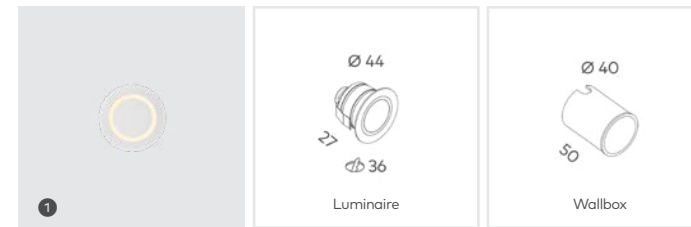

Orbit

Wall Light

	LED Power	Lumens (at 3000K)	Beam	Weight
1 Orbit Wall Light	1W (24V DC)	8lm	120°	120g

Key Information		Design		Performance		Driver	
Mounting	Wall Recessed	Material	Powder Coated Aluminium	Lumen efficacy	Up to 8lm/W	Non-Dim	Remote, wired in parallel
Finish	<input checked="" type="checkbox"/> Textured Black <input type="checkbox"/> Textured White	IP Rating	IP65	CRI (Ra/R9)	80+ (R9:>0)	Phase Cut	Remote, wired in parallel
LED CCT	<input checked="" type="checkbox"/> 3000K <input type="checkbox"/> 4000K	Class Rating	Class III	Lifetime (Ta 25°C)	>54,000h L70B10	DALI	Remote, wired in parallel
Warranty	3 Years			Ambient Temperature Range	10°- 30°C	Bluetooth	Remote, wired in parallel
				SDCM	≤3		

Orbit

Wall Light

Orbit
Wall Light
Textured Black
Chelsea Showroom

Orbit
Wall Light
Textured White
Portsea Hotel