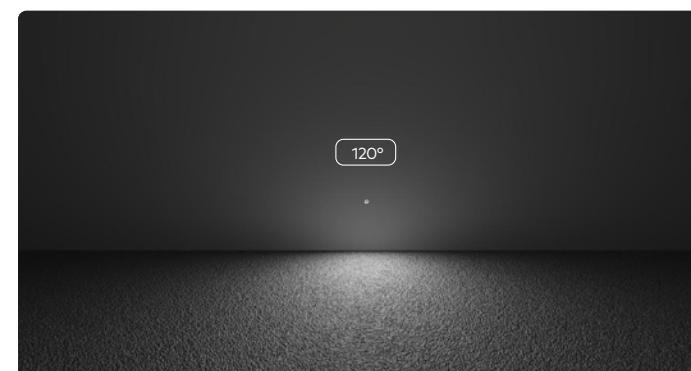

Orbit

Wall Light

	LED Power	Lumens (at 3000K)	Beam	Weight
1 Orbit Wall Light	1W (24V DC)	8lm	120°	120g

Key Information		Design		Performance		Driver	
Mounting	Wall Recessed	Material	Powder Coated Aluminium	Lumen efficacy	Up to 8lm/W	Non-Dim	Remote, wired in parallel
Finish	<input checked="" type="checkbox"/> Textured Black <input type="checkbox"/> Textured White	IP Rating	IP65	CRI (Ra/R9)	80+ (R9:>0)	Phase Cut	Remote, wired in parallel
LED CCT	<input checked="" type="checkbox"/> 3000K <input type="checkbox"/> 4000K	Class Rating	Class III	Lifetime (Ta 25°C)	>54,000h L70B10	DALI	Remote, wired in parallel
Warranty	3 Years			Ambient Temperature Range	10°- 30°C	Bluetooth	Remote, wired in parallel
				SDCM	≤3		

Orbit

Wall Light

Orbit
Wall Light
Textured Black
Chelsea Showroom

Orbit
Wall Light
Textured White
Portsea Hotel