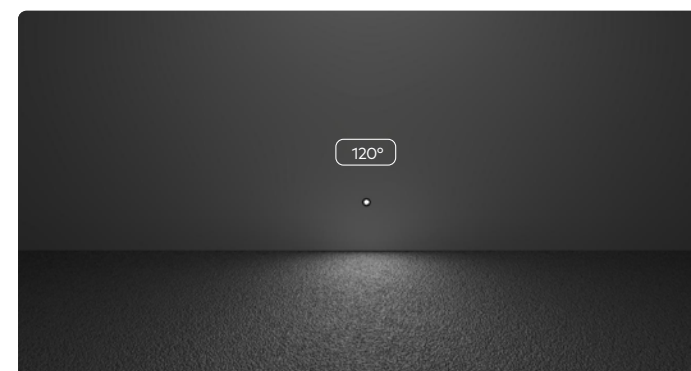

Ovo

Wall Light

| | LED Power | Lumens (at 3000K) | Beam | Weight |
|------------------|------------|-------------------|------|--------|
| 1 Ovo Wall Light | 2W (700mA) | 95lm | 120° | 258g |

| Key Information | | Design | | Performance | | Driver | |
|-----------------|--|--------------|---------------------------------------|---------------------------|-----------------|-----------|---|
| Mounting | Wall Recessed | Material | Powder Coated Aluminium, PVC Wall Box | Lumen efficacy | Up to 30lm/W | Non-Dim | Remote, wired in series |
| Finish | <input type="checkbox"/> Textured Black <input type="checkbox"/> Textured White | IP Rating | IP65 | CRI (Ra/R9) | 80+ (R9:>0) | DALI | Remote, wired in series (must be installed in groups of 3+) |
| LED CCT | <input type="checkbox"/> 3000K <input type="checkbox"/> 4000K | Class Rating | Class III | Lifetime (Ta 25°C) | >60,000h L80B10 | Bluetooth | Remote, wired in series (must be installed in groups of 5+) |
| Warranty | 3 Years | | | Ambient Temperature Range | 10°- 30°C | | |
| | | | | SDCM | ≤3 | | |

Ovo

Wall Light

Ovo
Wall Light
Textured White
Bayview, Vias Hotel