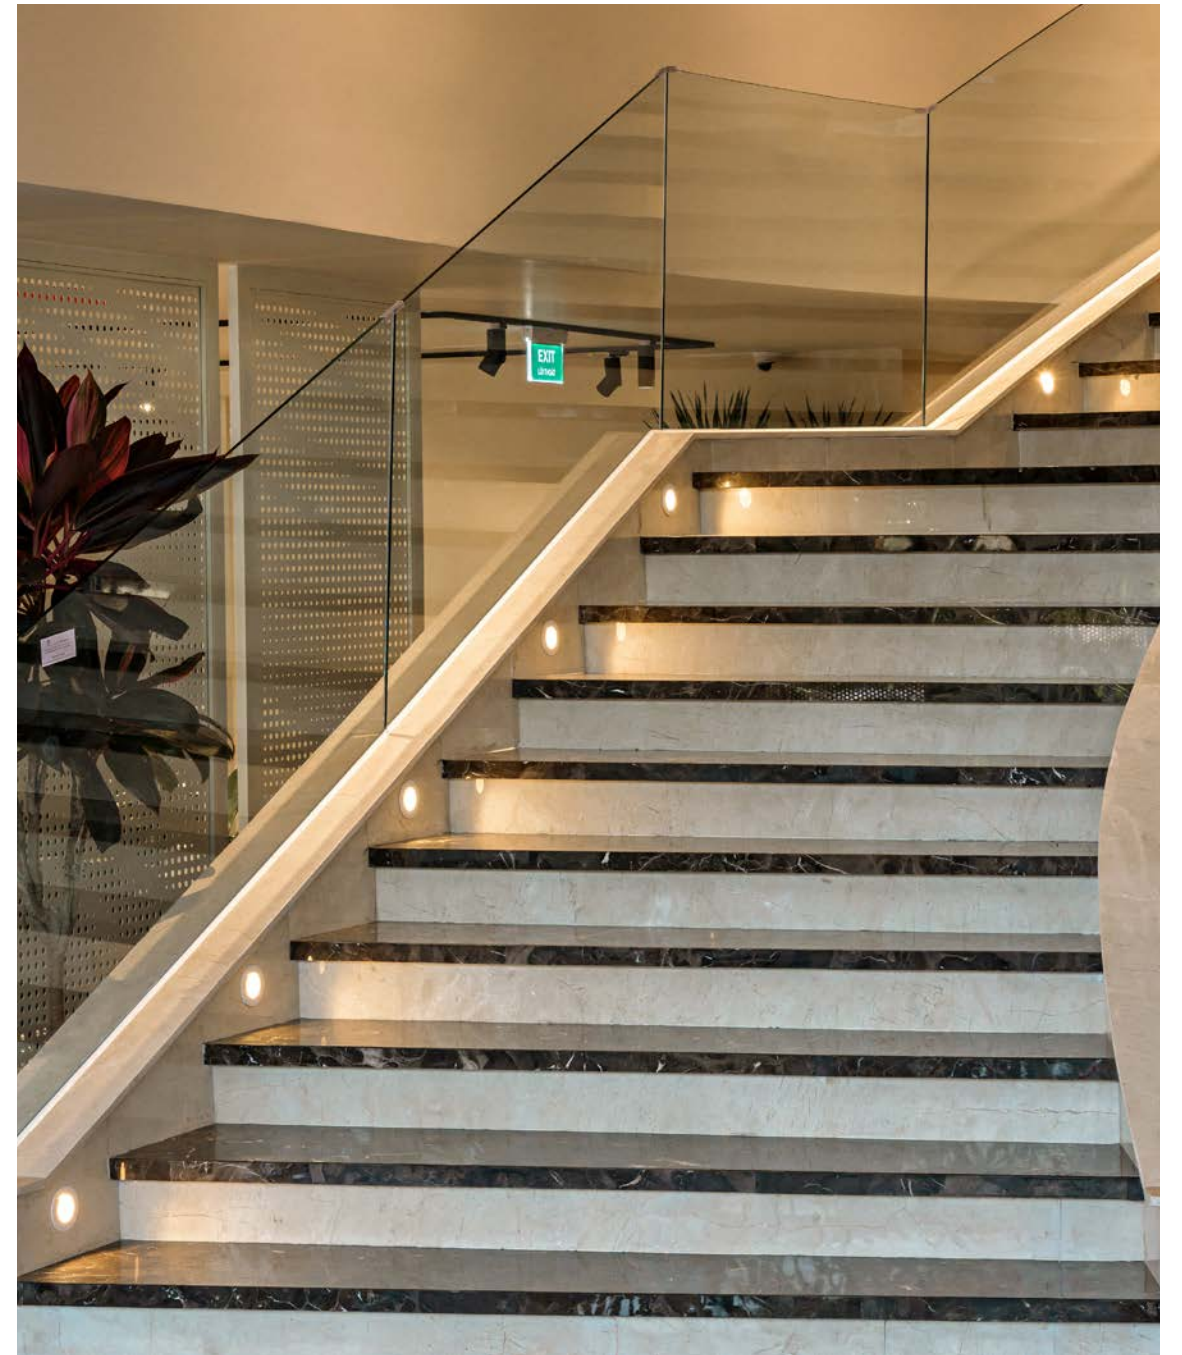

Ovo

Wall Light

| | LED Power | Lumens (at 3000K) | Beam | Weight |
|------------------|------------|-------------------|------|--------|
| 1 Ovo Wall Light | 2W (700mA) | 95lm | 120° | 258g |

| Key Information | | Design | | Performance | | Driver | |
|-----------------|--|--------------|---------------------------------------|---------------------------|-----------------|-----------|---|
| Mounting | Wall Recessed | Material | Powder Coated Aluminium, PVC Wall Box | Lumen efficacy | Up to 30lm/W | Non-Dim | Remote, wired in series |
| Finish | <input type="checkbox"/> Textured Black <input type="checkbox"/> Textured White | IP Rating | IP65 | CRI (Ra/R9) | 80+ (R9:>0) | DALI | Remote, wired in series (must be installed in groups of 3+) |
| LED CCT | <input type="checkbox"/> 3000K <input type="checkbox"/> 4000K | Class Rating | Class III | Lifetime (Ta 25°C) | >60,000h L80B10 | Bluetooth | Remote, wired in series (must be installed in groups of 5+) |
| Warranty | 3 Years | | | Ambient Temperature Range | 10°- 30°C | | |
| | | | | SDCM | ≤3 | | |

Ovo

Wall Light

Ovo
Wall Light
Textured White
Bayview, Vias Hotel