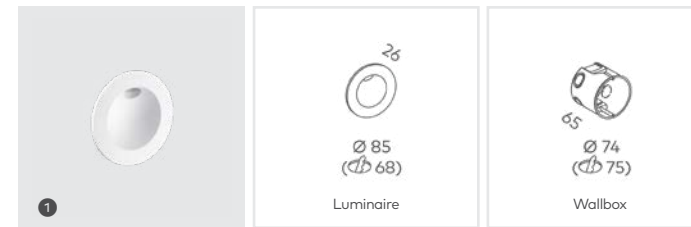

Ovo

Wall Light

| | LED Power | Lumens (at 3000K) | Beam | Weight |
|------------------|------------|-------------------|------|--------|
| 1 Ovo Wall Light | 2W (700mA) | 95lm | 120° | 258g |

| Key Information | | Design | | Performance | | Driver | |
|-----------------|--|--------------|---------------------------------------|---------------------------|-----------------|-----------|---|
| Mounting | Wall Recessed | Material | Powder Coated Aluminium, PVC Wall Box | Lumen efficacy | Up to 30lm/W | Non-Dim | Remote, wired in series |
| Finish | <input type="checkbox"/> Textured Black <input type="checkbox"/> Textured White | IP Rating | IP65 | CRI (Ra/R9) | 80+ (R9:>0) | DALI | Remote, wired in series (must be installed in groups of 3+) |
| LED CCT | <input type="checkbox"/> 3000K <input type="checkbox"/> 4000K | Class Rating | Class III | Lifetime (Ta 25°C) | >60,000h L80B10 | Bluetooth | Remote, wired in series (must be installed in groups of 5+) |
| Warranty | 3 Years | | | Ambient Temperature Range | 10°- 30°C | | |
| | | | | SDCM | ≤3 | | |

Ovo

Wall Light

Ovo
Wall Light
Textured White
Bayview, Vias Hotel