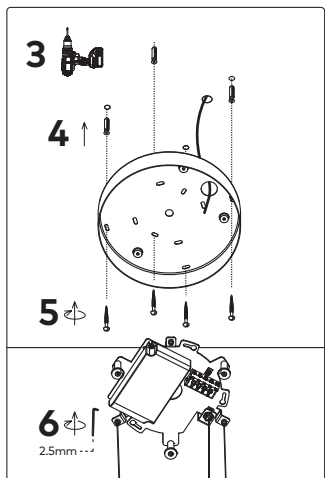

Sizing Variations

Product Code	A	B
Horizontal		
PORH0700	730	265
PORH0900	905	265
PORH1000	1080	265
Vertical		
PORV0700	730	265
PORV0900	905	265
PORV1000	1080	265

All measurements are in millimetres.

Parts

Horizontal PORHXXXX

Vertical PORVXXXX