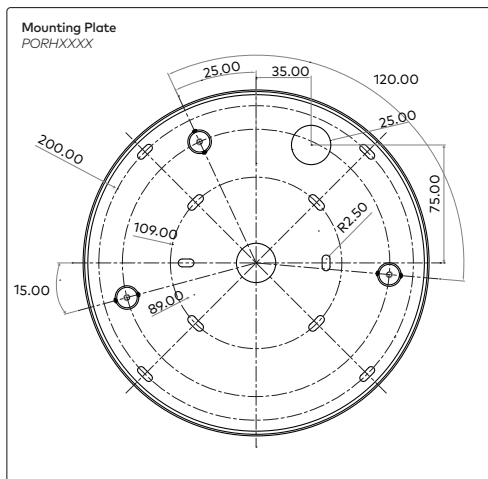

Sizing Variations

Product Code	A	B
Horizontal		
PORH0700	730	265
PORH0900	905	265
PORH1000	1080	265
Vertical		
PORV0700	730	265
PORV0900	905	265
PORV1000	1080	265

All measurements are in millimetres.

Parts

Horizontal PORHXXXX

Vertical PORVXXXX