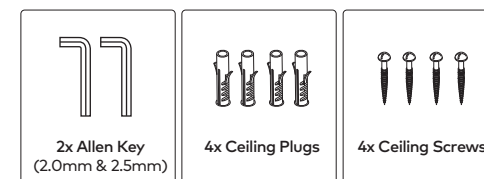

Sizing Variations

Product Code	A	B
Horizontal		
PORH0700	730	265
PORH0900	905	265
PORH1000	1080	265
Vertical		
PORV0700	730	265
PORV0900	905	265
PORV1000	1080	265

All measurements are in millimetres.

Parts