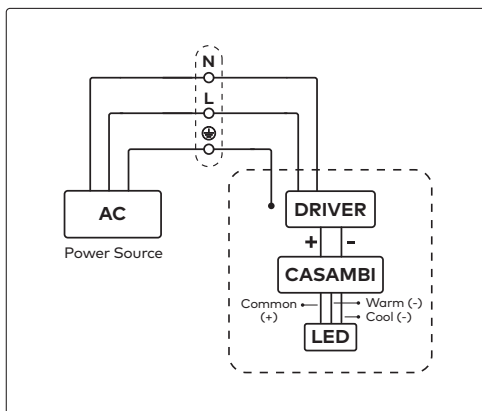

Recommended to install in an ambient temperature <35°C.

Wiring (Tunable White)

Portal Tunable White comes with standard built-in Casambi enabled hardware.

For instructions on setting up Casambi, please visit unios.com/casambi.