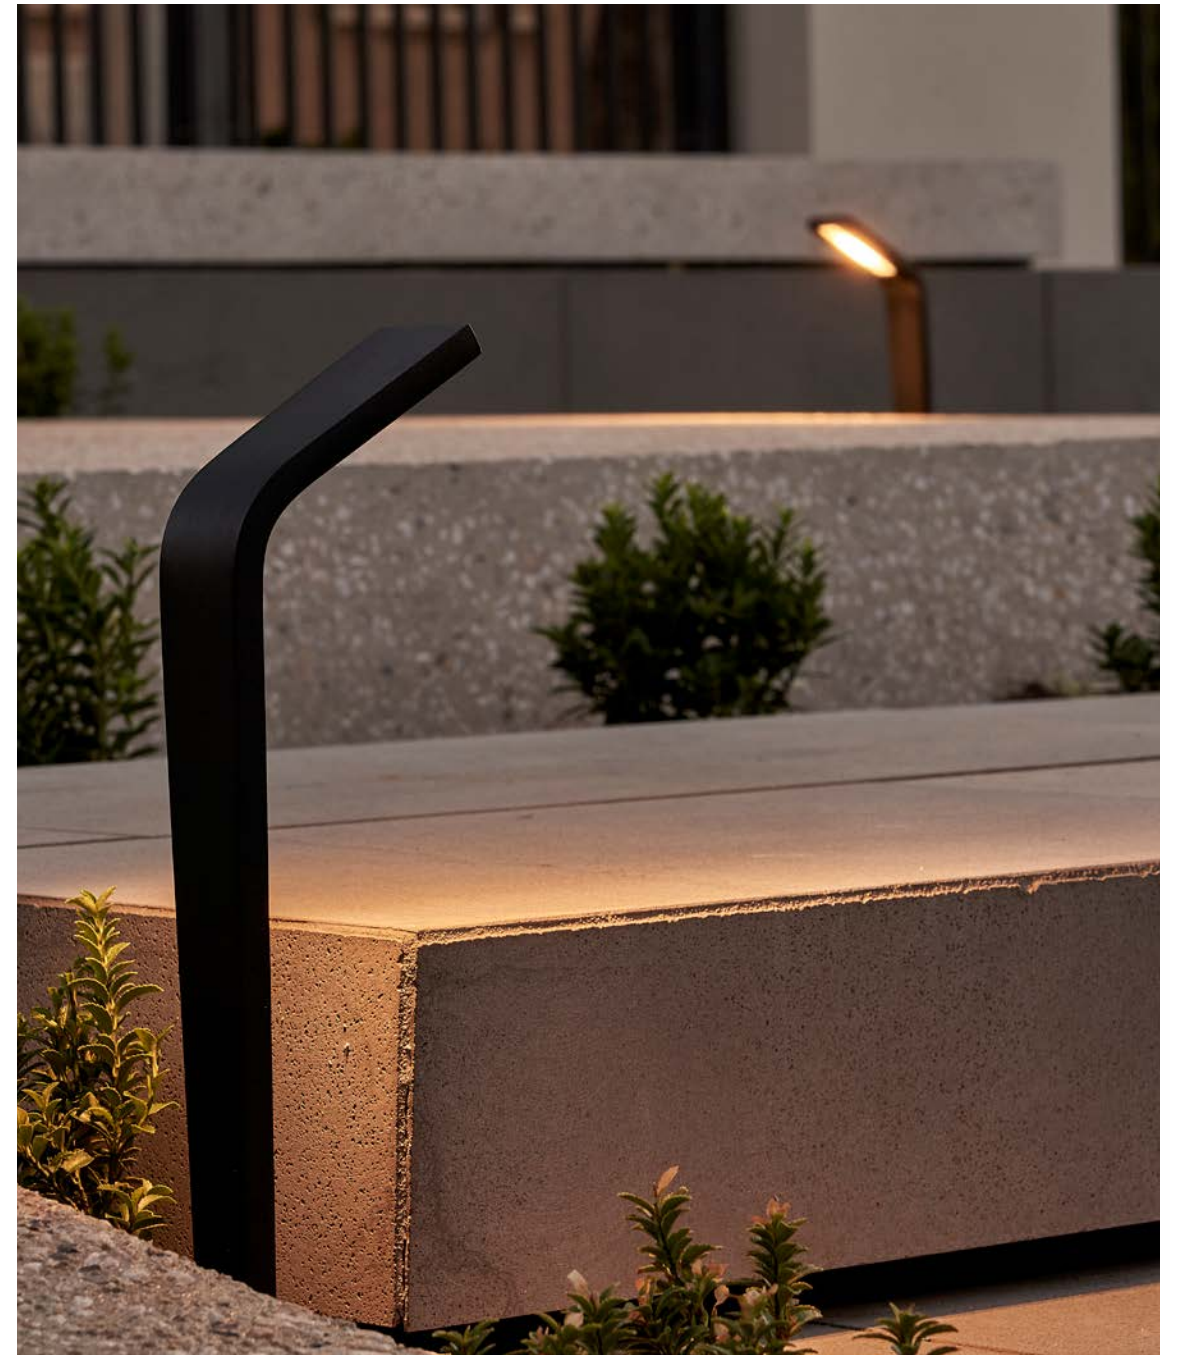

## Spike Light

	LED Power	Lumens (at 3000K)	Beam	Weight
1 Spectrum Spike Light	6W (24V DC)	296lm	60°	1.2kg

Key Information		Design		Performance		Driver	
Mounting	In-ground	Material	Powder Coated Aluminium	Lumen efficacy	Up to 52lm/W	Non-Dim	Remote, wired in parallel
Finish	■ Textured Black	IP Rating	IP65	CRI (Ra/R9)	80+ (R9: >0)	Phase Cut	Remote, wired in parallel
CCT	■ 3000K	Cable Length	500mm	Lifetime (Ta 25°C)	>50,000h L70B10	DALI	Remote, wired in parallel
Warranty	3 Years	Class Rating	Class III	Ambient Temperature Range	10°- 30°C	Bluetooth	Remote, wired in parallel
				SDCM	≤3		

Spectrum

Spike Light

**Spectrum**  
Spike Light  
Textured Black  
York St Residence,  
ChaseCrown Residence