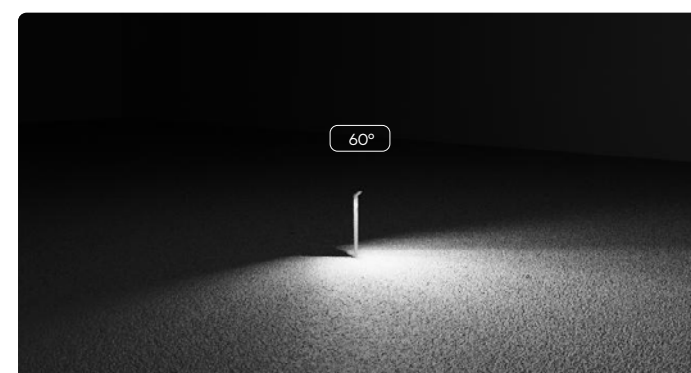

## Spike Light

	LED Power	Lumens (at 3000K)	Beam	Weight
1 Spectrum Spike Light	6W (24V DC)	296lm	60°	1.2kg

Key Information		Design		Performance		Driver	
Mounting	In-ground	Material	Powder Coated Aluminium	Lumen efficacy	Up to 52lm/W	Non-Dim	Remote, wired in parallel
Finish	■ Textured Black	IP Rating	IP65	CRI (Ra/R9)	80+ (R9: >0)	Phase Cut	Remote, wired in parallel
CCT	■ 3000K	Cable Length	500mm	Lifetime (Ta 25°C)	>50,000h L70B10	DALI	Remote, wired in parallel
Warranty	3 Years	Class Rating	Class III	Ambient Temperature Range	10°- 30°C	Bluetooth	Remote, wired in parallel
				SDCM	≤3		

Spectrum

Spike Light

**Spectrum**  
Spike Light  
Textured Black  
York St Residence,  
ChaseCrown Residence