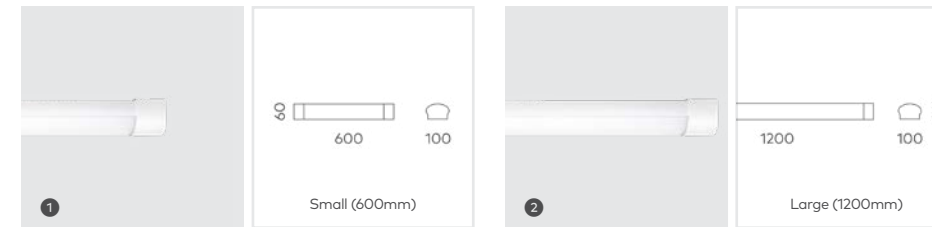

## Ceiling Light

		LED Power	Lumens (at 3000K)	Beam	Weight
1	Small (600mm)	18W (300mA)	1390lm	120°	1.5kg
2	Large (1200mm)	35W (600mA)	3290lm	120°	890g

Key Information		Design		Performance		Driver	
Mounting	Ceiling Surface	Material	Powder Coated Aluminium, PC Diffuser	Lumen efficacy	Up to 87lm/W	Non-Dim	Built in
Finish	<input type="checkbox"/> Textured White	IP Rating	IP40	CRI (Ra/R9)	80+ (R9: >0)		
LED CCT	<input checked="" type="checkbox"/> 3000K <input type="checkbox"/> 4000K	Class Rating	Class I	UGR	<25		
Warranty	3 Year			Lifetime (Ta 25°C)	>65,000h L70B10		
				Ambient Temperature Range	10°- 30°C		
				SDCM	≤4		