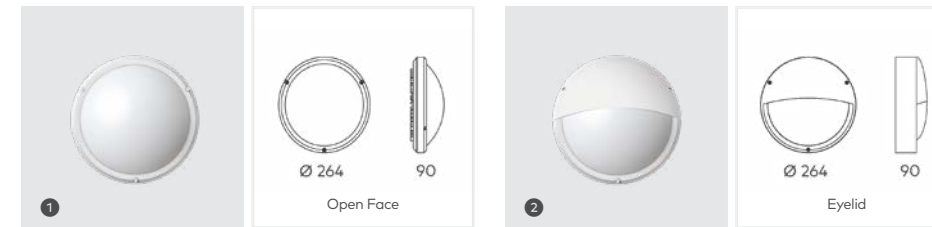

Vega G2

Outdoor Light

	LED Power	Lumens (at 3000K)	Beam	Weight
1 Open Face	12W (350mA)	1137lm	110°	975g
2 Eyelid	12W (300mA)	1144lm	115°	1.1kg

Key Information		Design		Performance		Driver	
Mounting	Wall Surface, Ceiling Surface	Material	Powder Coated Aluminium, Toughened Polycarbonate	Lumen efficacy	Up to 92lm/W	Non-Dim	Built-in
Finish	<input type="checkbox"/> Textured Black <input type="checkbox"/> Textured White	IP Rating	IP65	CRI (Ra/R9)	80+ (R9: >0)	DALI	Built-in
LED CCT	3000K / 3500K / 4000K (Adjustable)	IK Rating	IK10	Lifetime (Ta 25°C)	>54,000h L70B10	Bluetooth	Remote
Warranty	5 Years	Class Rating	Class II	Ambient Temperature Range	10°- 30°C		
				SDCM	≤3		