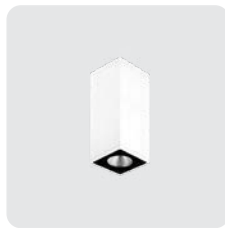

Zeron Mini

Series

		LED Power	Lumens (at 3000K)	Beam	Weight
1	Surface Mounted Downlight	7W (500mA)	545lm	40°	557g
2	Fixed One Wall Light	7W (500mA)	545lm	40°	582g
3	Fixed Two Wall Light	14W (500mA)	833lm	40°	768g

Key Information		Design		Performance		Driver	
Mounting	Ceiling Surface, Wall Surface	Material	Powder Coated Aluminium	Lumen efficacy	Up to 74lm/W	Phase Cut	Built-in
Finish	<input type="checkbox"/> Textured Black <input type="checkbox"/> Textured White	IP Rating	IP65	CRI (Ra/R9)	80+ (R9: >0)	DALI	Remote
LED CCT	<input type="checkbox"/> 3000K <input type="checkbox"/> 4000K	Class Rating	Class I	Lifetime (Ta 25°C)	>55,000h L80B10	Bluetooth	Remote
Warranty	3 Years			Ambient Temperature Range	10°- 30°C		
				SDCM	≤3		

Zeron Mini

Series

Zeron Mini
Fixed Two Wall Light
14W
Textured Black
JungSoo Garden,
Sidewood Estate

Zeron Mini
Fixed Two Wall Light
14W
Textured Black
North Adelaide

Zeron Mini
Fixed Two Wall Light
14W
Textured White
Infinity Views