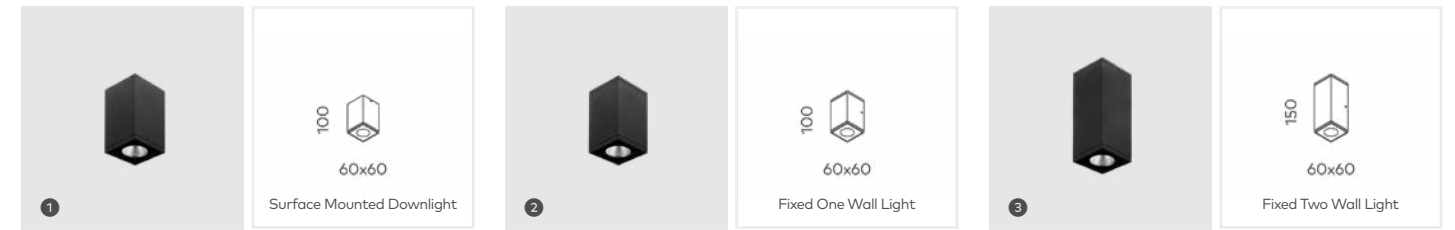

Zeron Mini

Series

		LED Power	Lumens (at 3000K)	Beam	Weight
1	Surface Mounted Downlight	7W (500mA)	545lm	40°	557g
2	Fixed One Wall Light	7W (500mA)	545lm	40°	582g
3	Fixed Two Wall Light	14W (500mA)	833lm	40°	768g

Key Information		Design		Performance		Driver	
Mounting	Ceiling Surface, Wall Surface	Material	Powder Coated Aluminium	Lumen efficacy	Up to 74lm/W	Phase Cut	Built-in
Finish	<input type="checkbox"/> Textured Black <input type="checkbox"/> Textured White	IP Rating	IP65	CRI (Ra/R9)	80+ (R9: >0)	DALI	Remote
LED CCT	<input type="checkbox"/> 3000K <input type="checkbox"/> 4000K	Class Rating	Class I	Lifetime (Ta 25°C)	>55,000h L80B10	Bluetooth	Remote
Warranty	3 Years			Ambient Temperature Range	10°- 30°C		
				SDCM	≤3		

Zeron Mini

Series

Zeron Mini
Fixed Two Wall Light
14W
Textured Black
JungSoo Garden,
Sidewood Estate

Zeron Mini
Fixed Two Wall Light
14W
Textured Black
North Adelaide

Zeron Mini
Fixed Two Wall Light
14W
Textured White
Infinity Views