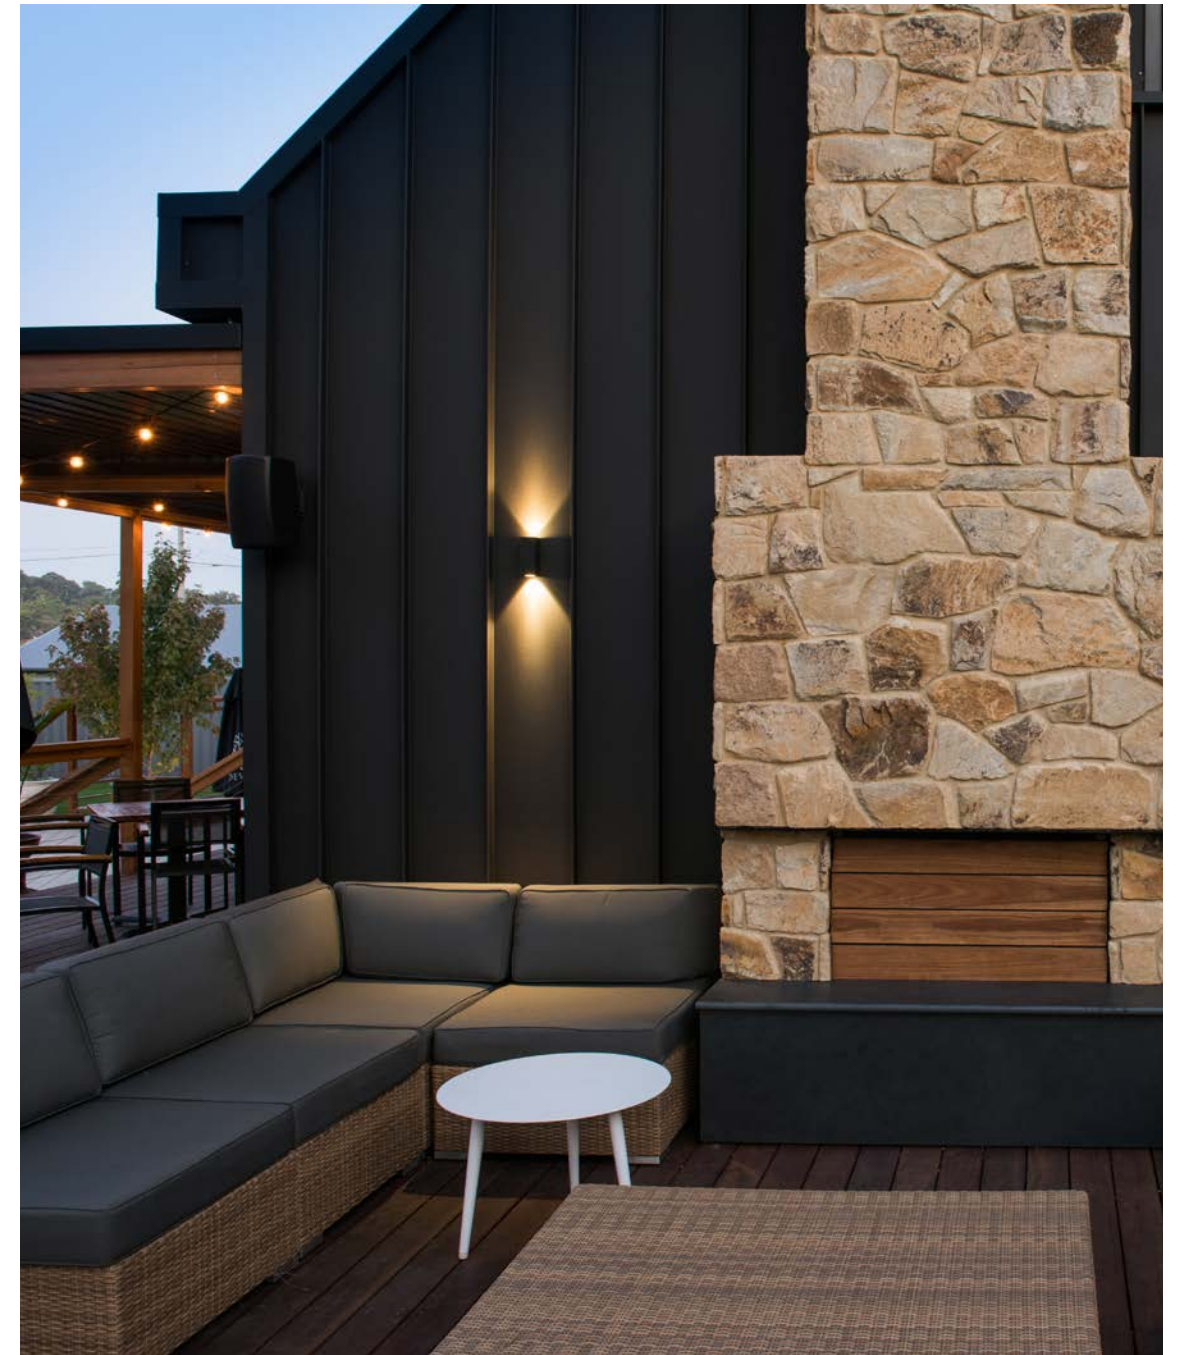

Zeron Mini

Series

		LED Power	Lumens (at 3000K)	Beam	Weight
1	Surface Mounted Downlight	7W (500mA)	545lm	40°	557g
2	Fixed One Wall Light	7W (500mA)	545lm	40°	582g
3	Fixed Two Wall Light	14W (500mA)	833lm	40°	768g

Zeron Mini

Series

Zeron Mini
Fixed Two Wall Light
14W
Textured Black
JungSoo Garden,
Sidewood Estate

Zeron Mini
Fixed Two Wall Light
14W
Textured Black
North Adelaide

Zeron Mini
Fixed Two Wall Light
14W
Textured White
Infinity Views