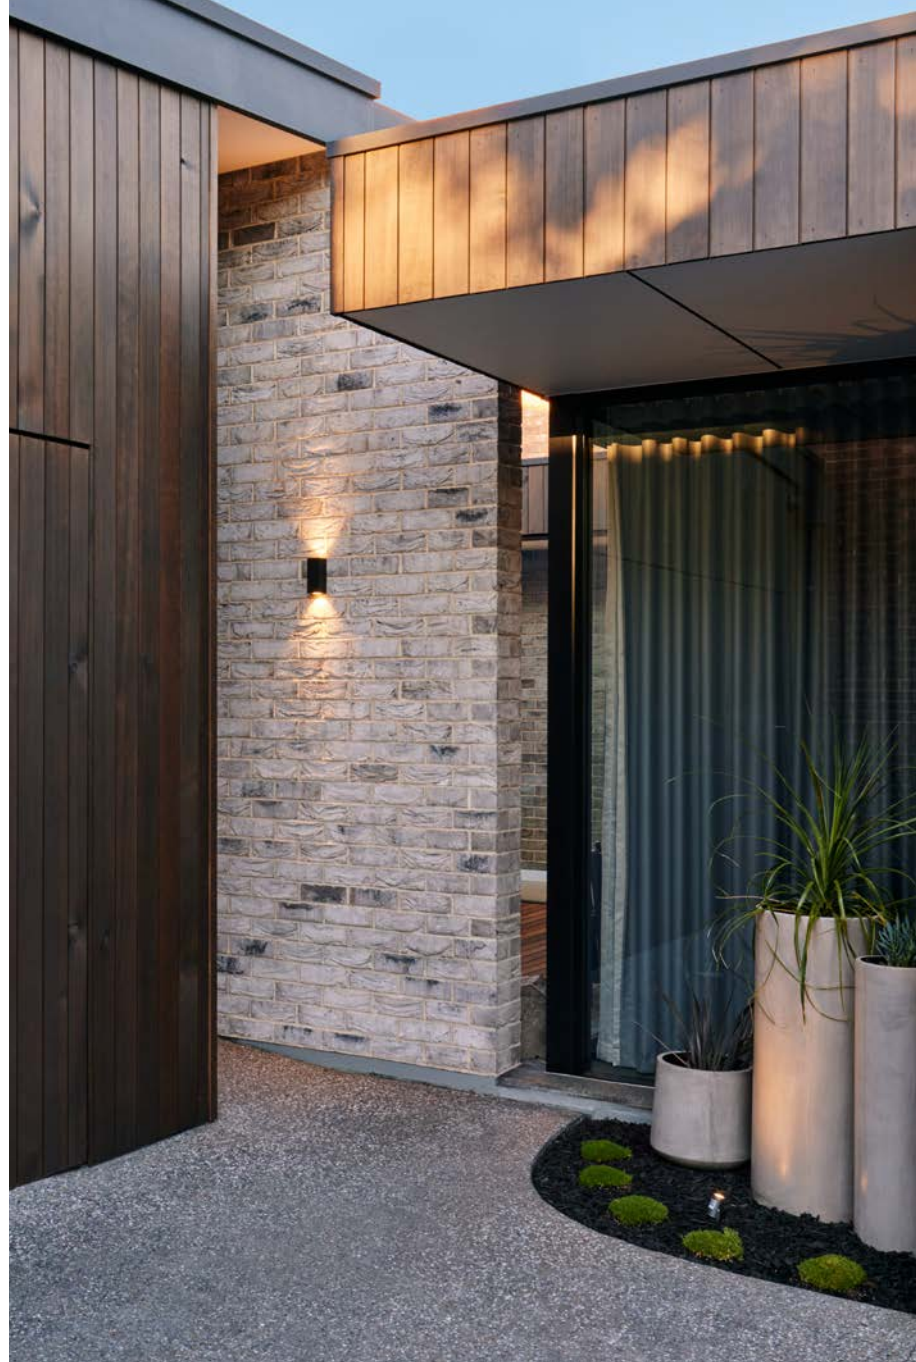

Zeron Mini
Fixed Two Wall Light
14W
Textured Black
North Adelaide