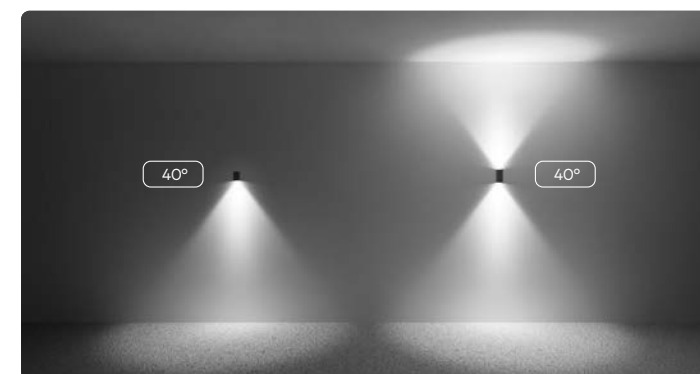

Zeron Mini

Series

		LED Power	Lumens (at 3000K)	Beam	Weight
1	Surface Mounted Downlight	7W (500mA)	545lm	40°	557g
2	Fixed One Wall Light	7W (500mA)	545lm	40°	582g
3	Fixed Two Wall Light	14W (500mA)	833lm	40°	768g

Key Information		Design		Performance		Driver	
Mounting	Ceiling Surface, Wall Surface	Material	Powder Coated Aluminium	Lumen efficacy	Up to 74lm/W	Phase Cut	Built-in
Finish	<input type="checkbox"/> Textured Black <input type="checkbox"/> Textured White	IP Rating	IP65	CRI (Ra/R9)	80+ (R9: >0)	DALI	Remote
LED CCT	<input type="checkbox"/> 3000K <input type="checkbox"/> 4000K	Class Rating	Class I	Lifetime (Ta 25°C)	>55,000h L80B10	Bluetooth	Remote
Warranty	3 Years			Ambient Temperature Range	10°- 30°C		
				SDCM	≤3		